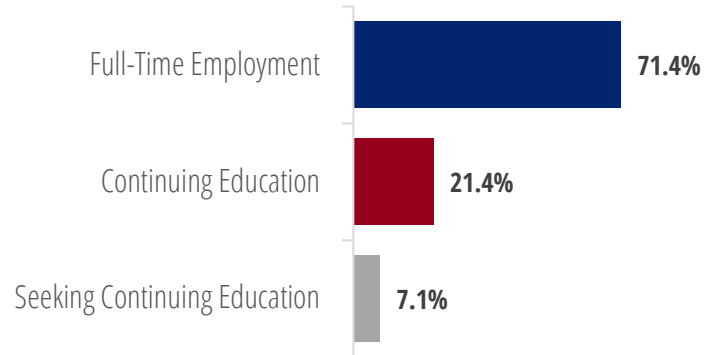

* Double Major
 + Wharton Dual Degree
 ◦ SEAS Dual Degree
 ^ Nursing Dual Degree

Post-Graduation Outcomes

Industries

10 responses

First Destinations: Graduate Schools & Continuing Education Programs

- Flat Iron School**, Certificate, Data Science
- University of Pennsylvania**, Master's, Computer and Information Technology
- Washington University in Saint Louis**, Certificate, Pre Medicine