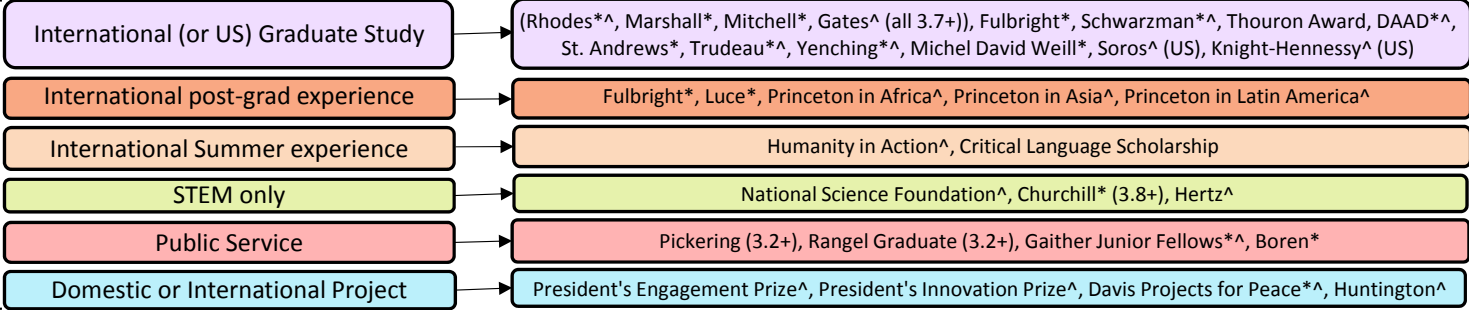

Center for Undergraduate Research & Fellowships (CURF)  

Learn more about these fellowships and others at

<https://www.curf.upenn.edu/find-fellowships>

* Requires Penn Endorsement

^ Open to non-US Citizens

Many of these opportunities are also open to Alumni & Graduate Students

If you are a:

Interested in funding for:

Consider applying for:

Senior

Junior

Sophomore

Freshman